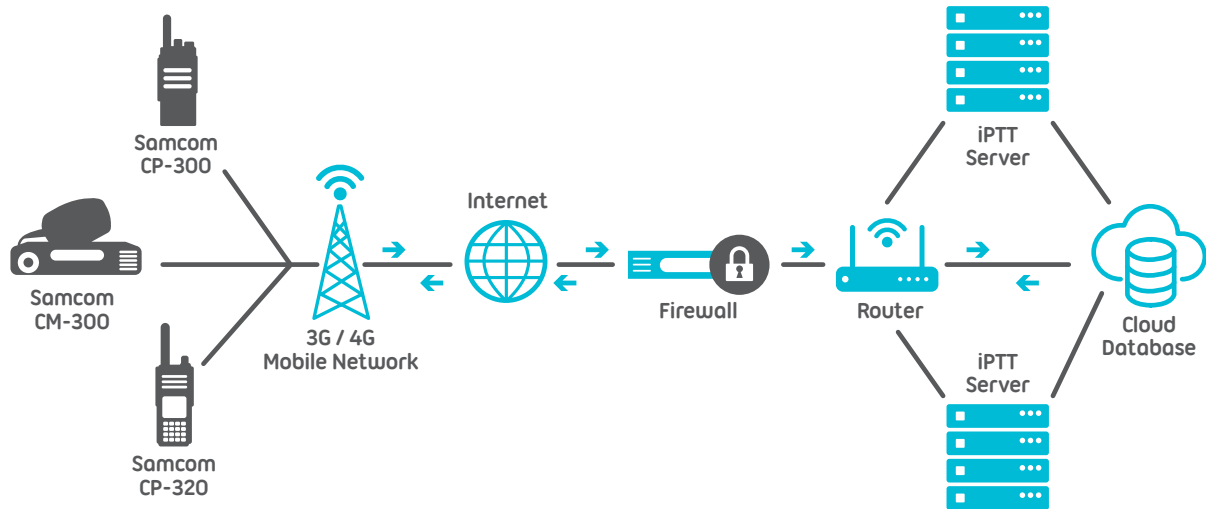

iptt.co.uk

Smarter solutions for smarter business.

Push to Talk Over Cellular (POC)

How The POC System Works

Specifications

Public Network System	GSM/WCDMA
Frequency Range	GSM: 900/1800MHz, WCDMA: 900/2100MHz
Battery Type	Lithium-ion, 2800mAh
Power Voltage Range	7.4V DC \pm 20%
Temperature Range	-20°C ~ +55°C
Weight	250g with antenna and battery
Dimensions (HxWxD)	134x57x35mm