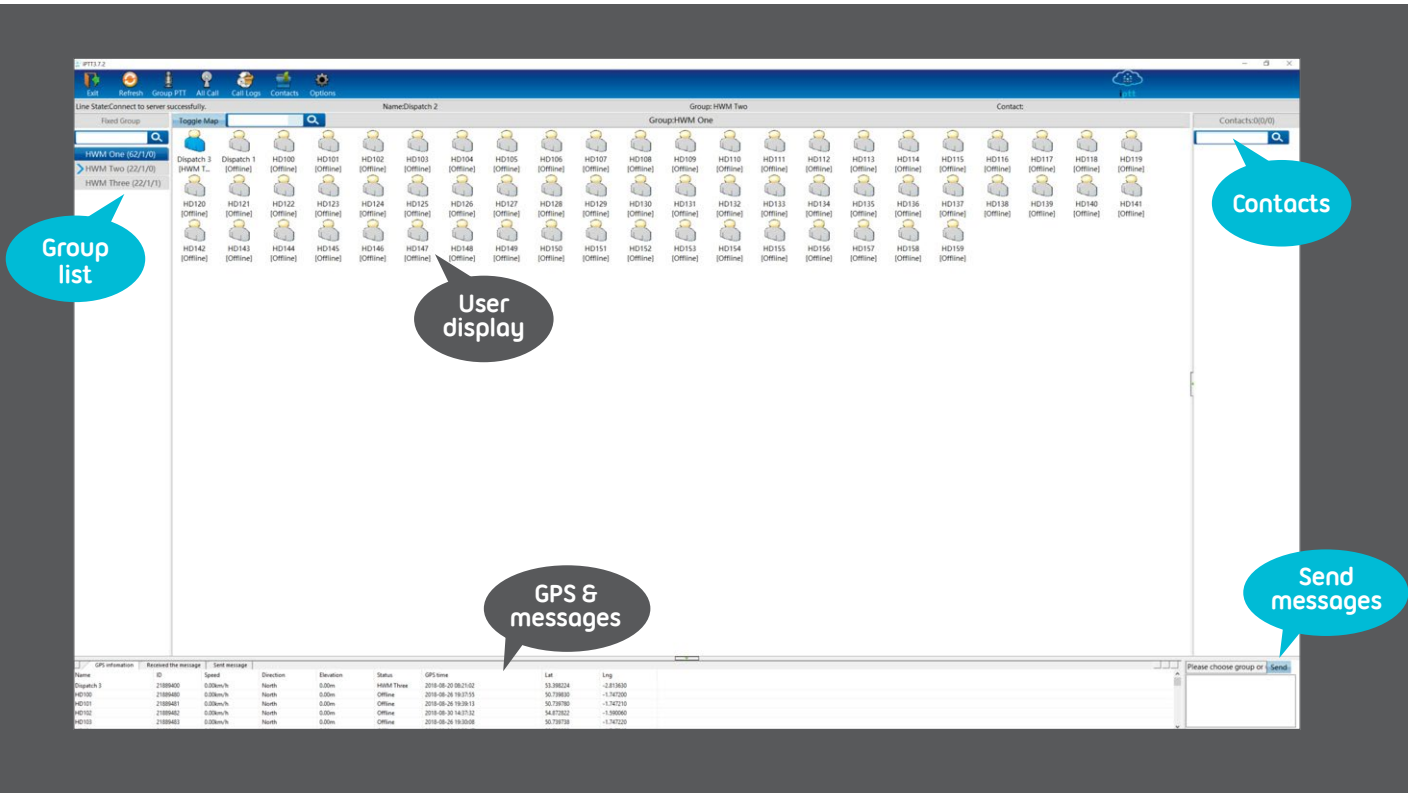

Smarter solutions for smarter business.

Push to Talk Over Cellular (POC)

iPTT Dispatcher

Easy to use with a clear and intuitive user interface

Features & Benefits:

- Tracking - Live
- Tracking - Historical (Snail Trail)
- Infinite Number of Channels/Groups
- Up to 1,000 users per Channel/Group
- Dynamic Channels/Groups
- Monitor Several Channels/Groups
- Force Users into Groups
- Call Logs
- Private Calls
- Remote Stun
- Lone Worker
- Geofencing
- KML/KMZ waypoints and routes
- New features added continuously