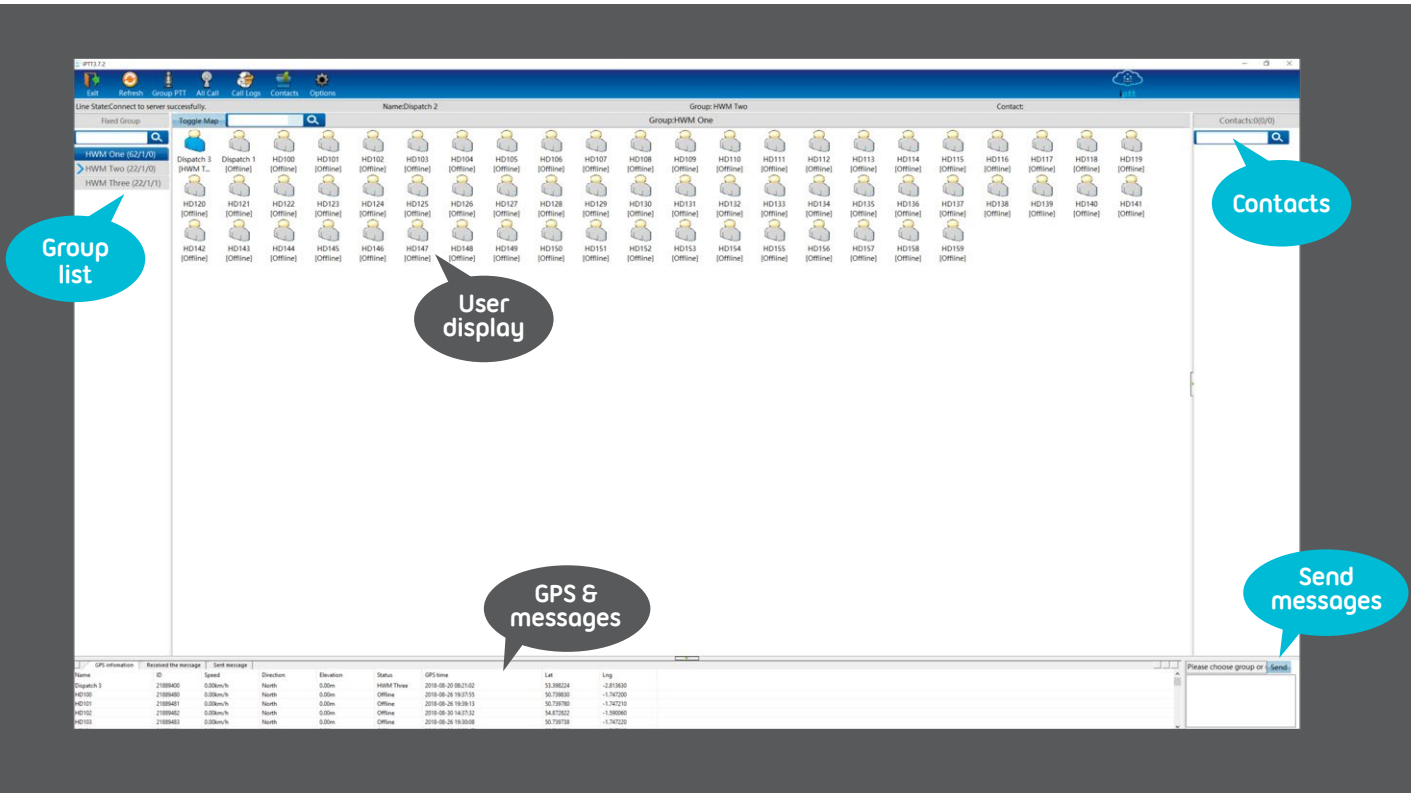

## Push to Talk Over Cellular (POC)

### iptt Dispatcher

Easy to use with a clear and intuitive user interface

### Features & Benefits:

- Tracking - Live
- Tracking - Historical (Snail Trail)
- Infinite Number of Channels/Groups
- Up to 1,000 users per Channel/Group
- Dynamic Channels/Groups
- Monitor Several Channels/Groups
- Force Users into Groups
- Call Logs
- Private Calls
- Remote Stun
- Lone Worker
- Geofencing
- KML/KMZ waypoints and routes
- New features added continuously